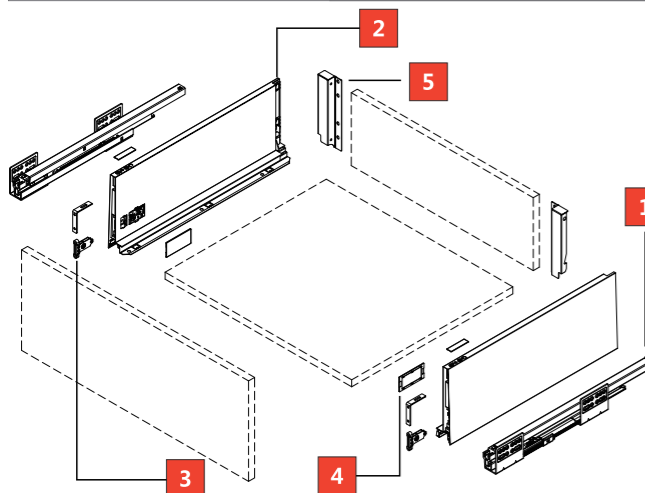

Bulk Packaging	
Description	Part Number
1 82 Drawer Box Slide	Set
	LB82AHG-270
	LB82AHG-300
	LB82AHG-350
	LB82AHG-400
	LB82AHG-450
	LB82AHG-500
	LB82AHG-550
2 Drawer Side Board	Set
	LB82BHCB-270
	LB82BHCB-300
	LB82BHCB-350
	LB82BHCB-400
	LB82BHCB-450
	LB82BHCB-500
	LB82BHCB-550
3 Front Connector	Set
	TJ-250
4 Cover Cap	Set
	SL-303
5 Rear Connector (H)	Set
	TJ-229