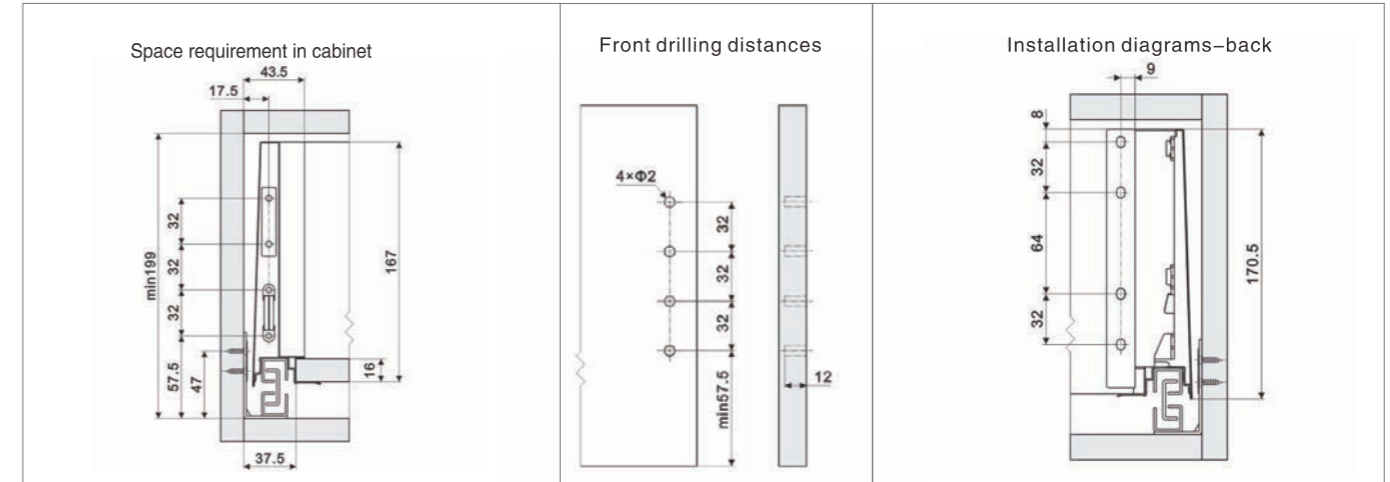

Arista Metal Drawer Box System

SKU: LB82BH

Height: H - 6 3/4" (170 mm)

- Length: 270mm - 550mm
- Dynamic load capacity: 34kg / 18"
- Features: Full extension; silent operation; tool-free assembly & drawer removal
- Panel adjustment: Up and Down, Left and Right
- Lifetime test: 50,000+ cycles

- Each Set Includes :
- | | |
|-----------------------|----------|
| 1. 82Drawer Box Slide | x 1 Set |
| 2. Drawer Side Board | x 1 Set |
| 3. Front Connector | x 1 Pair |
| 4. Cover Cap | x 1 Pair |
| 5. Rear Connector (H) | x 1 Pair |

6 Sets per Carton

Bulk Packaging	
Description	Part Number
1 82 Drawer Box Slide	Set
	LB82AHG-270
	LB82AHG-300
	LB82AHG-350
	LB82AHG-400
	LB82AHG-450
	LB82AHG-500
	LB82AHG-550
2 Drawer Side Board	Set
	LB82BHCB-270
	LB82BHCB-300
	LB82BHCB-350
	LB82BHCB-400
	LB82BHCB-450
	LB82BHCB-500
	LB82BHCB-550
3 Front Connector	Set
	TJ-250
4 Cover Cap	Set
	SL-303
5 Rear Connector (H)	Set
	TJ-229

Arista Metal Drawer Box System

Product Parameters

High Drawer = H Height

W: internal cabinet width NL: nominal slide length

(High Drawer: H Height)

Cabinet profile / screw positions

1	1.5	2	3	4	5	5.5	6	7	8	9	9.5	10	11	12	13	13.5	14	15	16	17	17.5	18	19	20	20.5	21	22	23	24	24.5	25.4
1/32	1/16	3/32	1/8	5/32	3/16	7/32	1/4	9/32	5/16	11/32	3/8	13/32	7/16	15/32	1/2	17/32	9/16	19/32	5/8	21/32	11/16	23/32	3/4	25/32	13/16	27/32	7/8	29/32	15/16	31/32	1