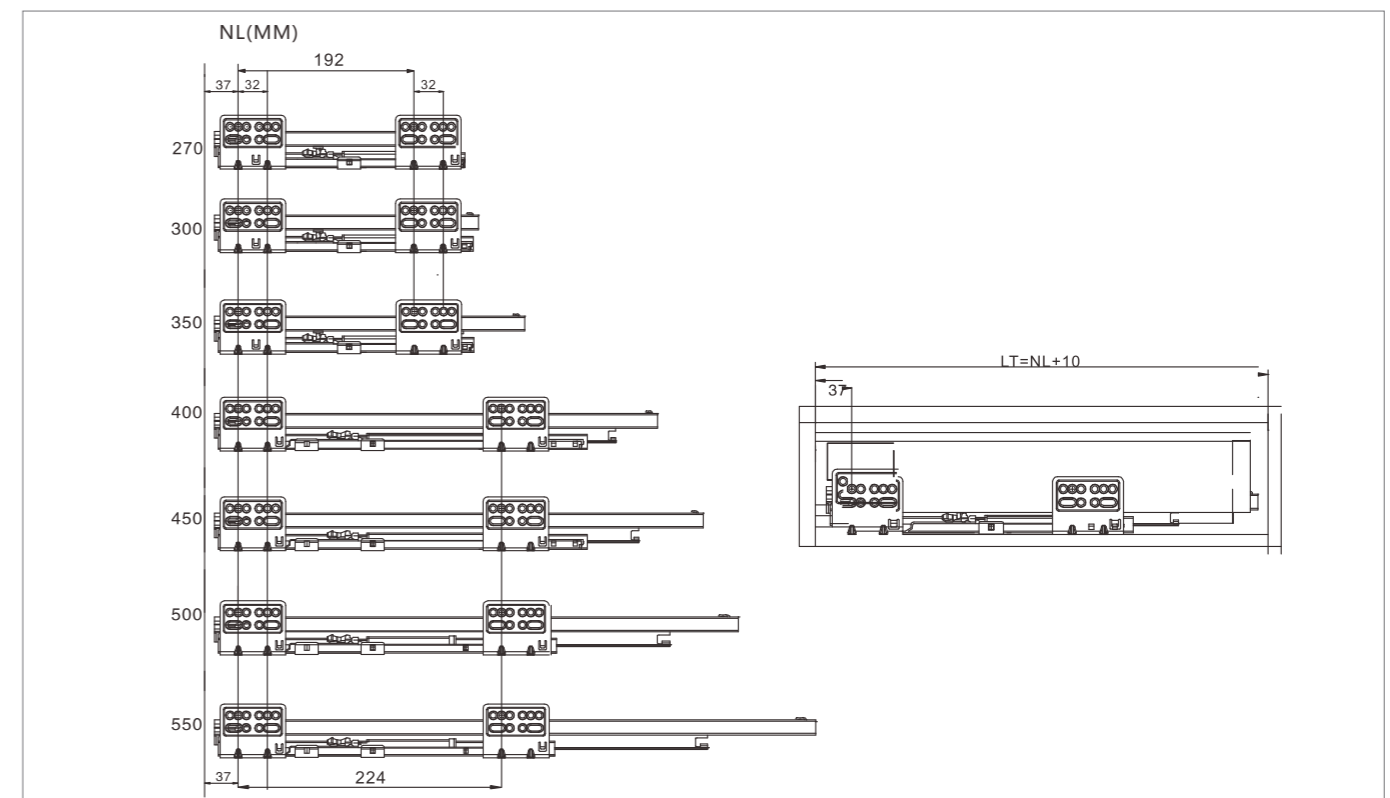

Arista Metal Drawer Box System

SKU: LB82BH

Height: H - 6 3/4" (170 mm)

- Length: 270mm - 550mm
- Dynamic load capacity: 34kg / 18"
- Features: Full extension; silent operation; tool-free assembly & drawer removal
- Panel adjustment: Up and Down, Left and Right
- Lifetime test: 50,000+ cycles

6 Sets per Carton

Bulk Packaging	
Description	Part Number
1 82 Drawer Box Slide	Set
	LB82AHG-270
	LB82AHG-300
	LB82AHG-350
	LB82AHG-400
	LB82AHG-450
	LB82AHG-500
	LB82AHG-550
2 Drawer Side Board	Set
	LB82BHCB-270
	LB82BHCB-300
	LB82BHCB-350
	LB82BHCB-400
	LB82BHCB-450
	LB82BHCB-500
	LB82BHCB-550
3 Front Connector	Set
	TJ-250
4 Cover Cap	Set
	SL-303
5 Rear Connector (H)	Set
	TJ-229

Arista Metal Drawer Box System

Product Parameters

High Drawer = H Height

W: internal cabinet width NL: nominal slide length

(High Drawer: H Height)

Cabinet profile / screw positions

1	1.5	2	3	4	5	5.5	6	7	8	9	9.5	10	11	12	13	13.5	14	15	16	17	17.5	18	19	20	20.5	21	22	23	24	24.5	25.4
1/32	1/16	3/32	1/8	5/32	3/16	7/32	1/4	9/32	5/16	11/32	3/8	13/32	7/16	15/32	1/2	17/32	9/16	19/32	5/8	21/32	11/16	23/32	3/4	25/32	13/16	27/32	7/8	29/32	15/16	31/32	1