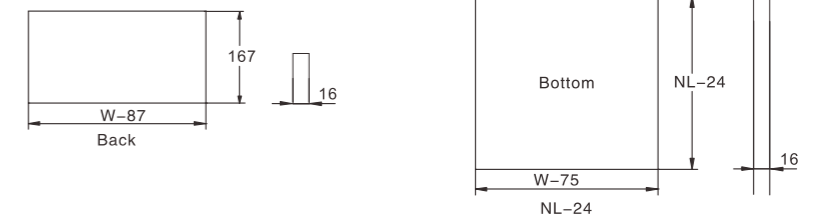

6 Sets per Carton

Bulk Packaging	
Description	Part Number
1 82 Drawer Box Slide	Set
	LB82AHG-270
	LB82AHG-300
	LB82AHG-350
	LB82AHG-400
	LB82AHG-450
	LB82AHG-500
	LB82AHG-550
2 Drawer Side Board	Set
	LB82BHCB-270
	LB82BHCB-300
	LB82BHCB-350
	LB82BHCB-400
	LB82BHCB-450
	LB82BHCB-500
	LB82BHCB-550
3 Front Connector	Set
	TJ-250
4 Cover Cap	Set
	SL-303
5 Rear Connector (H)	Set
	TJ-229

Arista Metal Drawer Box System

Product Parameters

High Drawer = H Height

W: internal cabinet width NL: nominal slide length

(High Drawer: H Height)

Cabinet profile / screw positions

1	1.5	2	3	4	5	5.5	6	7	8	9	9.5	10	11	12	13	13.5	14	15	16	17	17.5	18	19	20	20.5	21	22	23	24	24.5	25.4
1/32	1/16	3/32	1/8	5/32	3/16	7/32	1/4	9/32	5/16	11/32	3/8	13/32	7/16	15/32	1/2	17/32	9/16	19/32	5/8	21/32	11/16	23/32	3/4	25/32	13/16	27/32	7/8	29/32	15/16	31/32	1