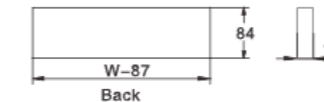

6 Sets per Carton

Bulk Packaging		
Description	Part Number	
<b>1</b> 82 Drawer Box Slide	Set	
	LB82BLHG-270	
	LB82BLHG-300	
	LB82BLHG-350	
	LB82BLHG-400	
	LB82BLHG-450	
	LB82BLHG-500	
	LB82BLHG-550	
<b>2</b> Drawer Side Board	Set	
	LB82BLCB-270	LB82BLCB-450
	LB82BLCB-300	LB82BLCB-500
	LB82BLCB-350	LB82BLCB-550
	LB82BLCB-400	
<b>3</b> Front Connector	Set	
	TJ-250	
<b>4</b> Cover Cap	Set	
	SL-303	
<b>5</b> Rear Connector (L)	Set	
	TJ-229	
<b>6*</b> Galleries	Set	
	TJ-273	TJ-277
	TJ-274	TJ-278
	TJ-275	TJ-279
	TJ-276	

### Low drawer = L Height

W: internal cabinet width NL: nominal slide length

(Low Drawer: L Height)