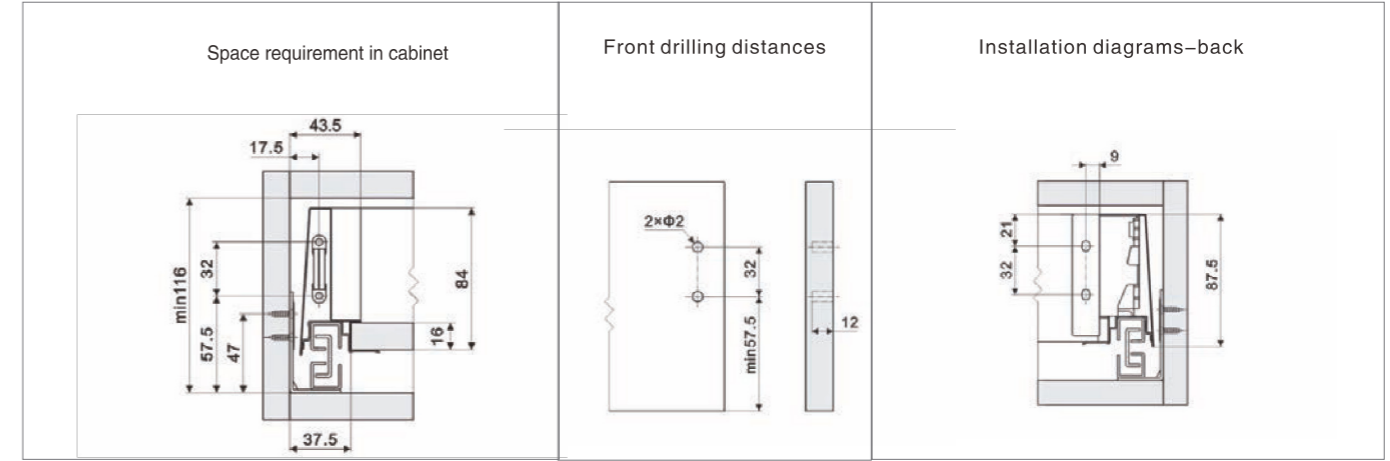

Arista Metal Drawer Box System

Product Parameters

Low drawer = L Height

W: internal cabinet width NL: nominal slide length

(Low Drawer: L Height)