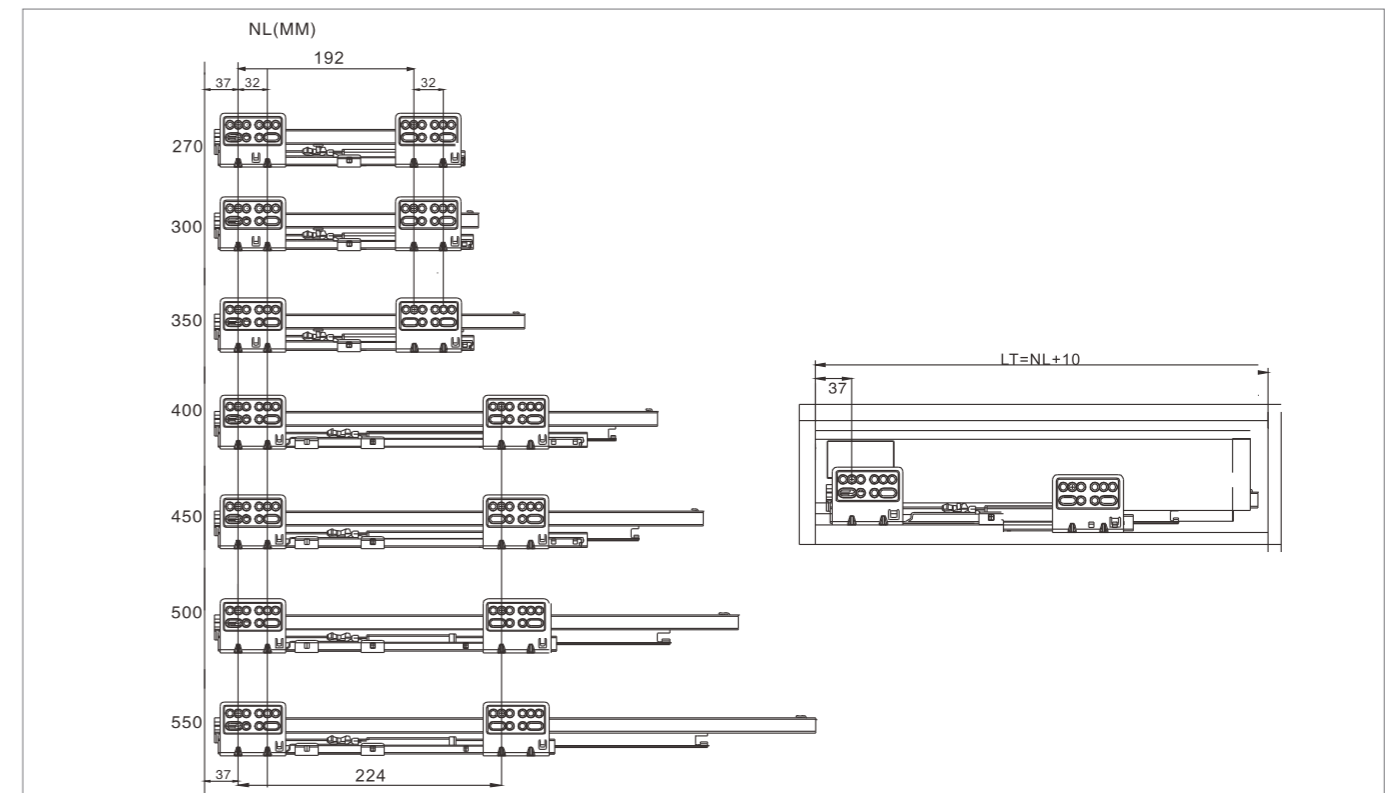

## Product Parameters

### Low drawer = L Height

W: internal cabinet width NL: nominal slide length

(Low Drawer: L Height)

### Cabinet profile / screw positions

26	25	24	23	22	21	20	19	18	17	16	15	14	13	12	11	10	9	8	7	6	5	4	3	2	1
----	----	----	----	----	----	----	----	----	----	----	----	----	----	----	----	----	---	---	---	---	---	---	---	---	---