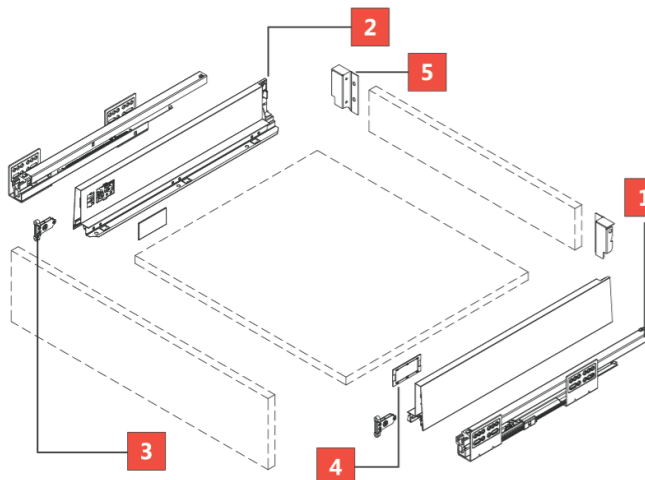

# Arista Metal Drawer Box System

SKU: LB82BL

Height: L - 3 1/2" (87.5 mm)

- Length : 270mm - 550mm
- Dynamic load capacity: 34kg / 18"
- Features: Full extension; silent operation; tool-free assembly & drawer removal
- Panel adjustment: Up and Down, Left and Right
- Lifetime test: 50,000+ cycles

### Order Information

Complete Drawer System Packages	
Size (mm)	Part Number
270	LB82BL-270
300	LB82BL-300
350	LB82BL-350
400	LB82BL-400
450	LB82BL-450
500	LB82BL-500
550	LB82BL-550

- Each Set Includes :
- |                            |          |
|----------------------------|----------|
| 1. 82Drawer Box Slide      | x 1 Set  |
| 2. Drawer Side Board (L/R) | x 1 Set  |
| 3. Front Connector (L/R)   | x 1 Pair |
| 4. CoverCap                | x 1 Pair |
| 5. Rear Connector (L)      | x 1 Pair |
| *6. M-Galleries (Rect.)    | x 2 Pcs  |
| *7. H-Galleries (Rect.)    | x 4 Pcs  |

6 Sets per Carton

Bulk Packaging		
Description	Part Number	
<b>1</b> 82 Drawer Box Slide	Set	
	LB82BLHG-270	
	LB82BLHG-300	
	LB82BLHG-350	
	LB82BLHG-400	
	LB82BLHG-450	
	LB82BLHG-500	
	LB82BLHG-550	
<b>2</b> Drawer Side Board	Set	
	LB82BLCB-270	LB82BLCB-450
	LB82BLCB-300	LB82BLCB-500
	LB82BLCB-350	LB82BLCB-550
	LB82BLCB-400	
<b>3</b> Front Connector	Set	
	TJ-250	
<b>4</b> Cover Cap	Set	
	SL-303	
<b>5</b> Rear Connector (L)	Set	
	TJ-229	
<b>6*</b> Galleries	Set	
	TJ-273	TJ-277
	TJ-274	TJ-278
	TJ-275	TJ-279
	TJ-276	