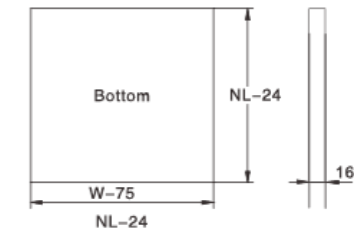

### Low drawer = L Height

W: internal cabinet width NL: nominal slide length

(Low Drawer: L Height)