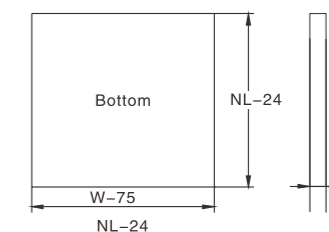

Arista Metal Drawer Box System

SKU: LB82BM

Height: M - 4 3/4" (119 mm)

- Length: 270mm - 550mm
- Dynamic load capacity: 34kg / 18"
- Features: Full extension; silent operation; tool-free assembly & drawer removal
- Panel adjustment: Up and Down, Left and Right
- Lifetime test: 50,000+ cycles

6 Sets per Carton

Bulk Packaging	
Description	Part Number
1 82 Drawer Box Slide	
	LB82AHG-270
	LB82AHG-300
	LB82AHG-350
	LB82AHG-400
	LB82AHG-450
	LB82AHG-500
	LB82AHG-550
2 Drawer Side Board	Set
	LB82BMCB-270
	LB82BMCB-300
	LB82BMCB-350
	LB82BMCB-400
	LB82BMCB-450
	LB82BMCB-500
	LB82BMCB-550
3 Front Connector	Set
	TJ-250
4 Cover Cap	Set
	SL-303
5 Rear Connector (M)	Set
	TJ-229

Arista Metal Drawer Box System

Product Parameters

Mid drawer = M Height

W: internal cabinet width NL: nominal slide length

(Mid Drawer: M Height)

Cabinet profile / screw positions