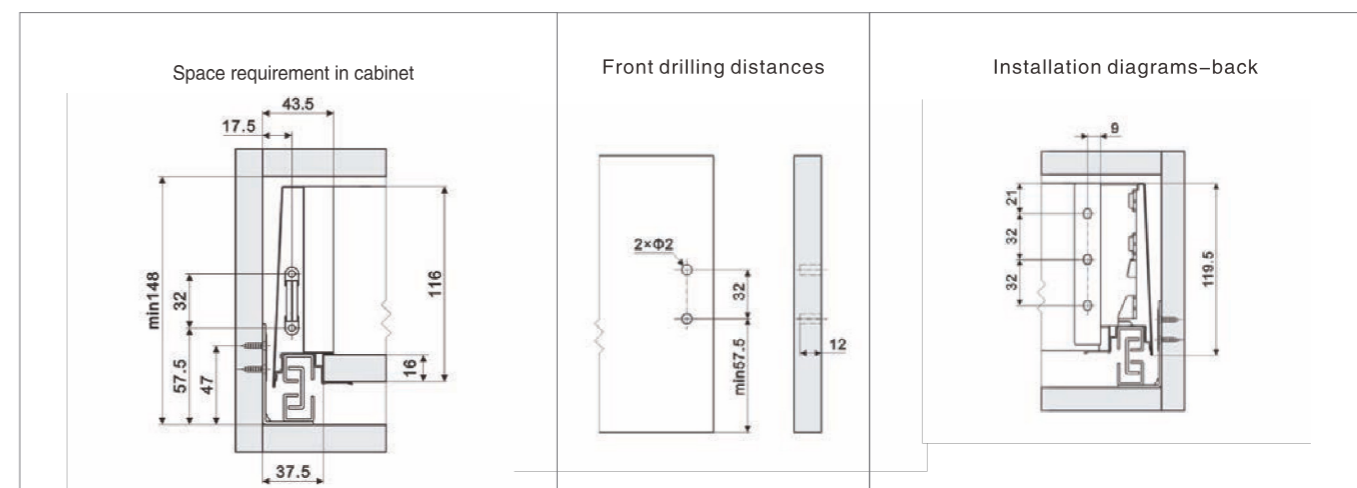

- Each Set Includes :
- | | |
|-----------------------|----------|
| 1. 82Drawer Box Slide | x 1 Set |
| 2. Drawer Side Board | x 1 Set |
| 3. Front Connector | x 1 Pair |
| 4. Cover Cap | x 1 Pair |
| 5. Rear Connector (M) | x 1 Pair |

6 Sets per Carton

Bulk Packaging	
Description	Part Number
1 82 Drawer Box Slide	
	LB82AHG-270
	LB82AHG-300
	LB82AHG-350
	LB82AHG-400
	LB82AHG-450
	LB82AHG-500
	LB82AHG-550
2 Drawer Side Board	Set
	LB82BMCB-270
	LB82BMCB-300
	LB82BMCB-350
	LB82BMCB-400
	LB82BMCB-450
	LB82BMCB-500
	LB82BMCB-550
3 Front Connector	Set
	TJ-250
4 Cover Cap	Set
	SL-303
5 Rear Connector (M)	Set
	TJ-229

Arista Metal Drawer Box System

Product Parameters

Mid drawer = M Height

W: internal cabinet width NL: nominal slide length

(Mid Drawer: M Height)

Cabinet profile / screw positions