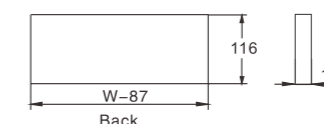

6 Sets per Carton

Bulk Packaging	
Description	Part Number
1 82 Drawer Box Slide	
	LB82AHG-270
	LB82AHG-300
	LB82AHG-350
	LB82AHG-400
	LB82AHG-450
	LB82AHG-500
	LB82AHG-550
2 Drawer Side Board	Set
	LB82BMCB-270
	LB82BMCB-300
	LB82BMCB-350
	LB82BMCB-400
	LB82BMCB-450
	LB82BMCB-500
	LB82BMCB-550
3 Front Connector	Set
	TJ-250
4 Cover Cap	Set
	SL-303
5 Rear Connector (M)	Set
	TJ-229

Arista Metal Drawer Box System

Product Parameters

Mid drawer = M Height

W: internal cabinet width NL: nominal slide length

(Mid Drawer: M Height)

Cabinet profile / screw positions