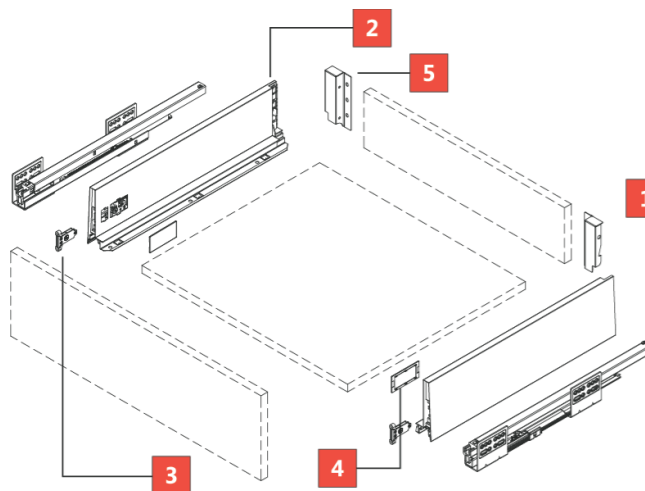

Arista Metal Drawer Box System

SKU: LB82BM

Height: M - 4 3/4" (119 mm)

- Length: 270mm - 550mm
- Dynamic load capacity: 34kg / 18"
- Features: Full extension; silent operation; tool-free assembly & drawer removal
- Panel adjustment: Up and Down, Left and Right
- Lifetime test: 50,000+ cycles

Color

Code	RAL Code	Color Name
9007	RAL 9007	Dark Grey
9016	RAL 9016	Pearl White
7042	RAL 7042	Light Grey

Order Information

Complete Drawer System Packages	
Size (mm)	Part Number
270	LB82BM-270
300	LB82BM-300
350	LB82BM-350
400	LB82BM-400
450	LB82BM-450
500	LB82BM-500
550	LB82BM-550

- Each Set Includes :
- | | |
|-----------------------|----------|
| 1. 82Drawer Box Slide | x 1 Set |
| 2. Drawer Side Board | x 1 Set |
| 3. Front Connector | x 1 Pair |
| 4. Cover Cap | x 1 Pair |
| 5. Rear Connector (M) | x 1 Pair |

6 Sets per Carton

Bulk Packaging	
Description	Part Number
1 82 Drawer Box Slide	
	LB82AHG-270
	LB82AHG-300
	LB82AHG-350
	LB82AHG-400
	LB82AHG-450
	LB82AHG-500
	LB82AHG-550
2 Drawer Side Board	Set
	LB82BMCB-270
	LB82BMCB-300
	LB82BMCB-350
	LB82BMCB-400
	LB82BMCB-450
	LB82BMCB-500
	LB82BMCB-550
3 Front Connector	Set
	TJ-250
4 Cover Cap	Set
	SL-303
5 Rear Connector (M)	Set
	TJ-229