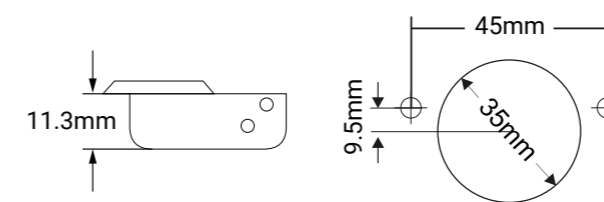

CLIP-ON SELF-CLOSE LAZY SUSAN CORNER HINGES

SKU: SY135

Product spec:

Opening angle: 135°
 Closing type: Self close
 Application: Face frame / Frameless
 Diameter of hinge cup: 35mm
 Height of hinge cup: 11.3mm
 Boring distance range: 4mm
 Distance of cup holes centers: 45mm
 Door thickness: 18-21mm
 Finishing: Nickel plated
 Main material: Cold-rolled steel / Zinc alloy
 Material thickness: 0.8-zinc alloy-1.2mm

135° Degrees

	Frameless	Face Frame
H	0mm	0mm
X	37mm	9.5mm

CLIP-ON SELF-CLOSE LAZY SUSAN CORNER HINGES

Product Parameters

Hinges per door

Application

Dimension of hinge cup

Door adjustment