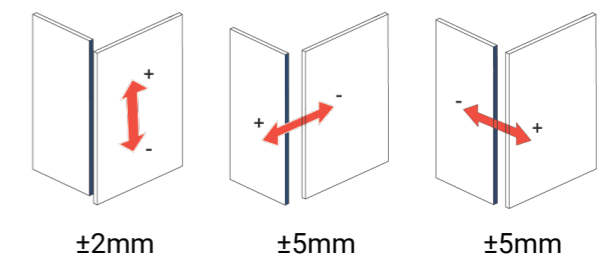

CLIP-ON SELF-CLOSE LAZY SUSAN CORNER HINGES

SKU: SY135

Product spec:

Opening angle: 135°
 Closing type: Self close
 Application: Face frame / Frameless
 Diameter of hinge cup: 35mm
 Height of hinge cup: 11.3mm
 Boring distance range: 4mm
 Distance of cup holes centers: 45mm
 Door thickness: 18-21mm
 Finishing: Nickel plated
 Main material: Cold-rolled steel / Zinc alloy
 Material thickness: 0.8-zinc alloy-1.2mm

135° Degrees

	Frameless	Face Frame
H	0mm	0mm
X	37mm	9.5mm

CLIP-ON SELF-CLOSE LAZY SUSAN CORNER HINGES

Product Parameters

Hinges per door

Application

Dimension of hinge cup

Door adjustment