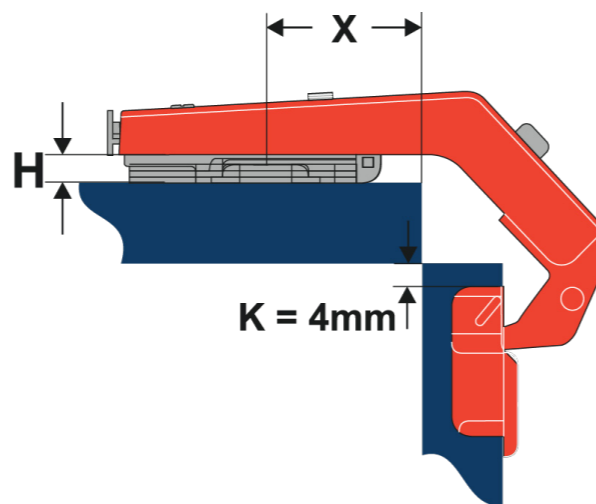

CLIP-ON SELF-CLOSE LAZY SUSAN CORNER HINGES

SKU: SY135

Product spec:

Opening angle: 135°
 Closing type: Self close
 Application: Face frame / Frameless
 Diameter of hinge cup: 35mm
 Height of hinge cup: 11.3mm
 Boring distance range: 4mm
 Distance of cup holes centers: 45mm
 Door thickness: 18-21mm
 Finishing: Nickel plated
 Main material: Cold-rolled steel / Zinc alloy
 Material thickness: 0.8-zinc alloy-1.2mm

135° Degrees

	Frameless	Face Frame
H	0mm	0mm
X	37mm	9.5mm

CLIP-ON SELF-CLOSE LAZY SUSAN CORNER HINGES

Product Parameters

Hinges per door

Application

Dimension of hinge cup

Door adjustment