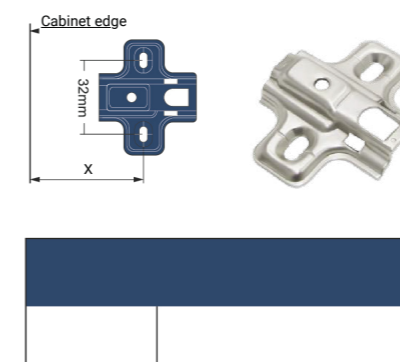

CLIP-ON SELF-CLOSE LAZY SUSAN CORNER HINGES

SKU: SY135

Product spec:

Opening angle: 135°
 Closing type: Self close
 Application: Face frame / Frameless
 Diameter of hinge cup: 35mm
 Height of hinge cup: 11.3mm
 Boring distance range: 4mm
 Distance of cup holes centers: 45mm
 Door thickness: 18-21mm
 Finishing: Nickel plated
 Main material: Cold-rolled steel / Zinc alloy
 Material thickness: 0.8-zinc alloy-1.2mm

135° Degrees

	Frameless	Face Frame
H	0mm	0mm
X	37mm	9.5mm

CLIP-ON SELF-CLOSE LAZY SUSAN CORNER HINGES

Product Parameters

Hinges per door

Application

Dimension of hinge cup

Door adjustment

Mounting-plate

Alternative mounting types