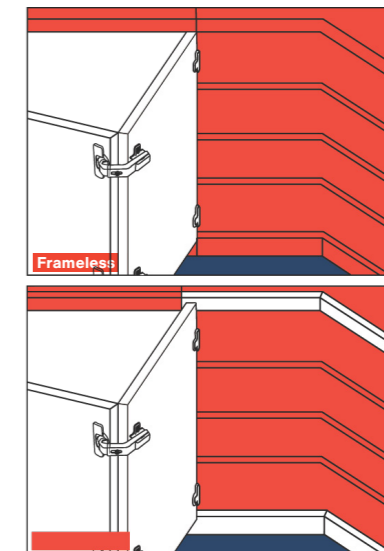

CLIP-ON SELF-CLOSE LAZY SUSAN CORNER HINGES

SKU: SY135

Product spec:

Opening angle: 135°
 Closing type: Self close
 Application: Face frame / Frameless
 Diameter of hinge cup: 35mm
 Height of hinge cup: 11.3mm
 Boring distance range: 4mm
 Distance of cup holes centers: 45mm
 Door thickness: 18-21mm
 Finishing: Nickel plated
 Main material: Cold-rolled steel / Zinc alloy
 Material thickness: 0.8-zinc alloy-1.2mm

135° Degrees

	Frameless	Face Frame
H	0mm	0mm
X	37mm	9.5mm

CLIP-ON SELF-CLOSE LAZY SUSAN CORNER HINGES

Product Parameters

Hinges per door

Application

Dimension of hinge cup

Door adjustment