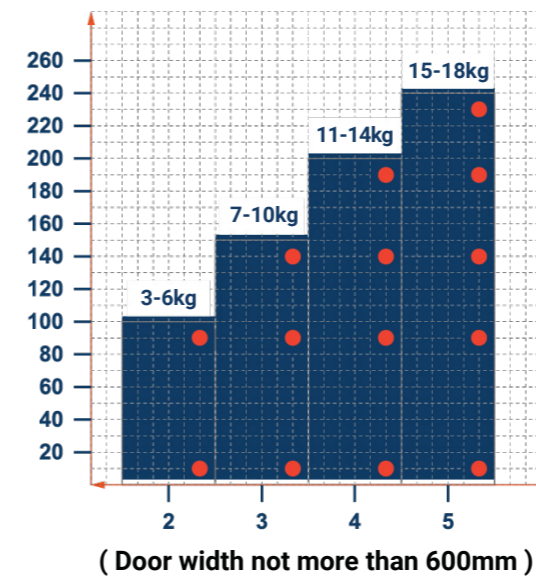

CLIP-ON SELF-CLOSE LAZY SUSAN CORNER HINGES

SKU: SY135

Product spec:

Opening angle: 135°
 Closing type: Self close
 Application: Face frame / Frameless
 Diameter of hinge cup: 35mm
 Height of hinge cup: 11.3mm
 Boring distance range: 4mm
 Distance of cup holes centers: 45mm
 Door thickness: 18-21mm
 Finishing: Nickel plated
 Main material: Cold-rolled steel / Zinc alloy
 Material thickness: 0.8-zinc alloy-1.2mm

135° Degrees

	Frameless	Face Frame
H	0mm	0mm
X	37mm	9.5mm

CLIP-ON SELF-CLOSE LAZY SUSAN CORNER HINGES

Product Parameters

Hinges per door

Application

Dimension of hinge cup

Door adjustment